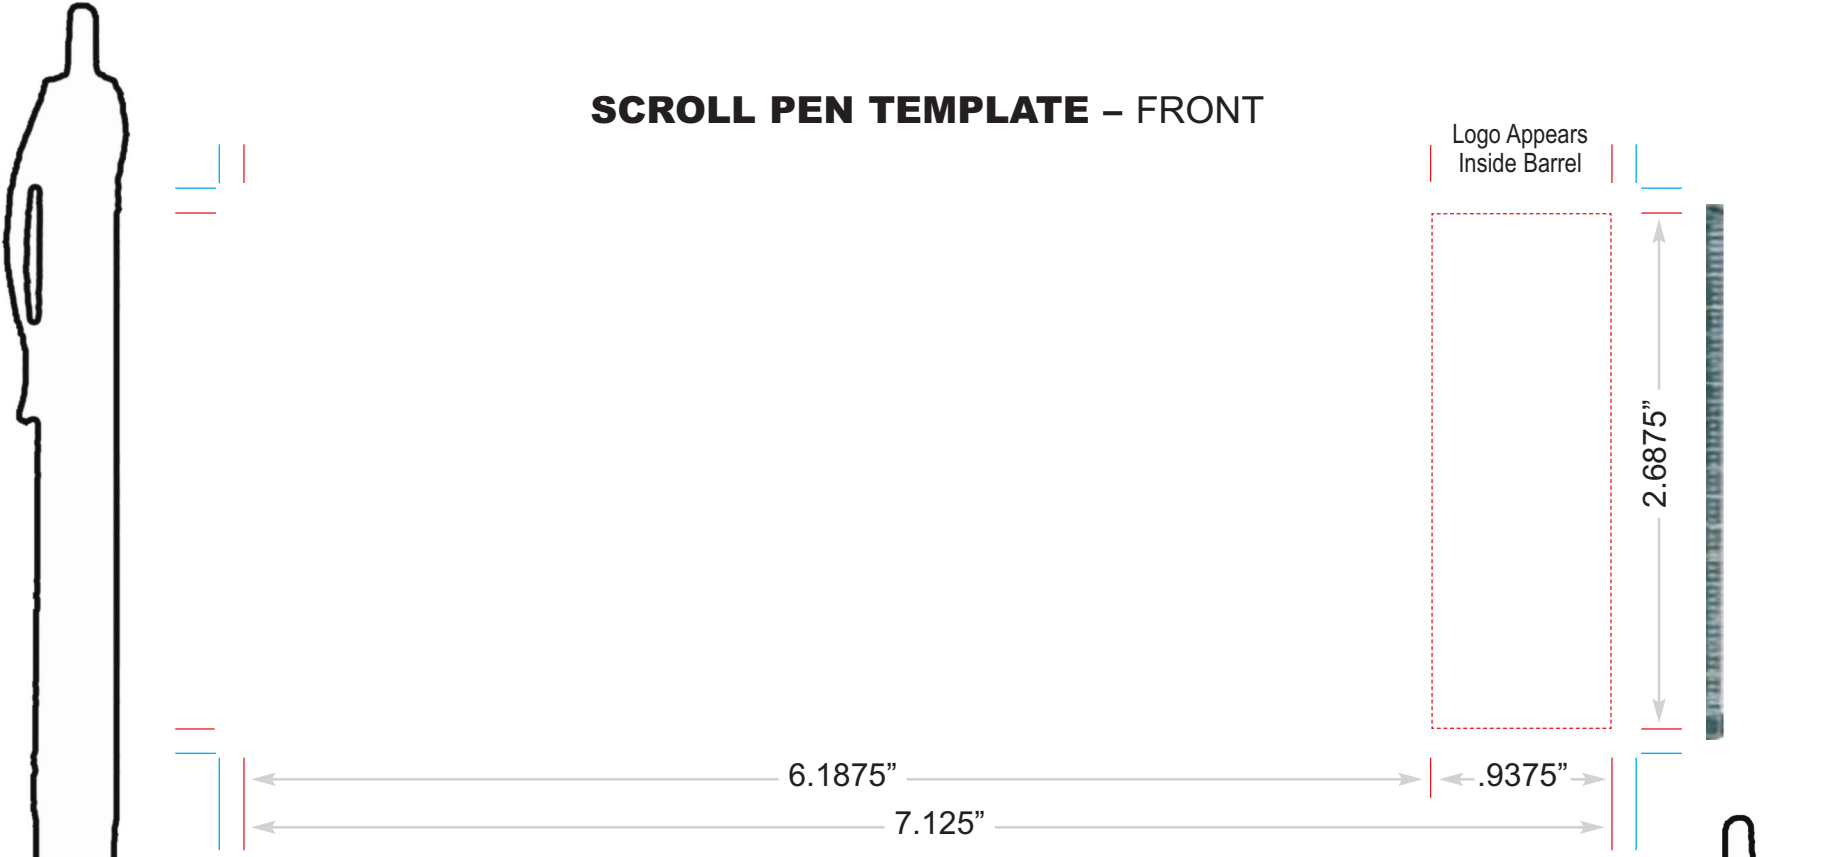

SCROLL PEN TEMPLATE – FRONT

SCROLL PEN TEMPLATE – BACK

ARTWORK FORMAT: Artwork should be in vector format with fonts outlined and saved in .eps .ai or .pdf formats.