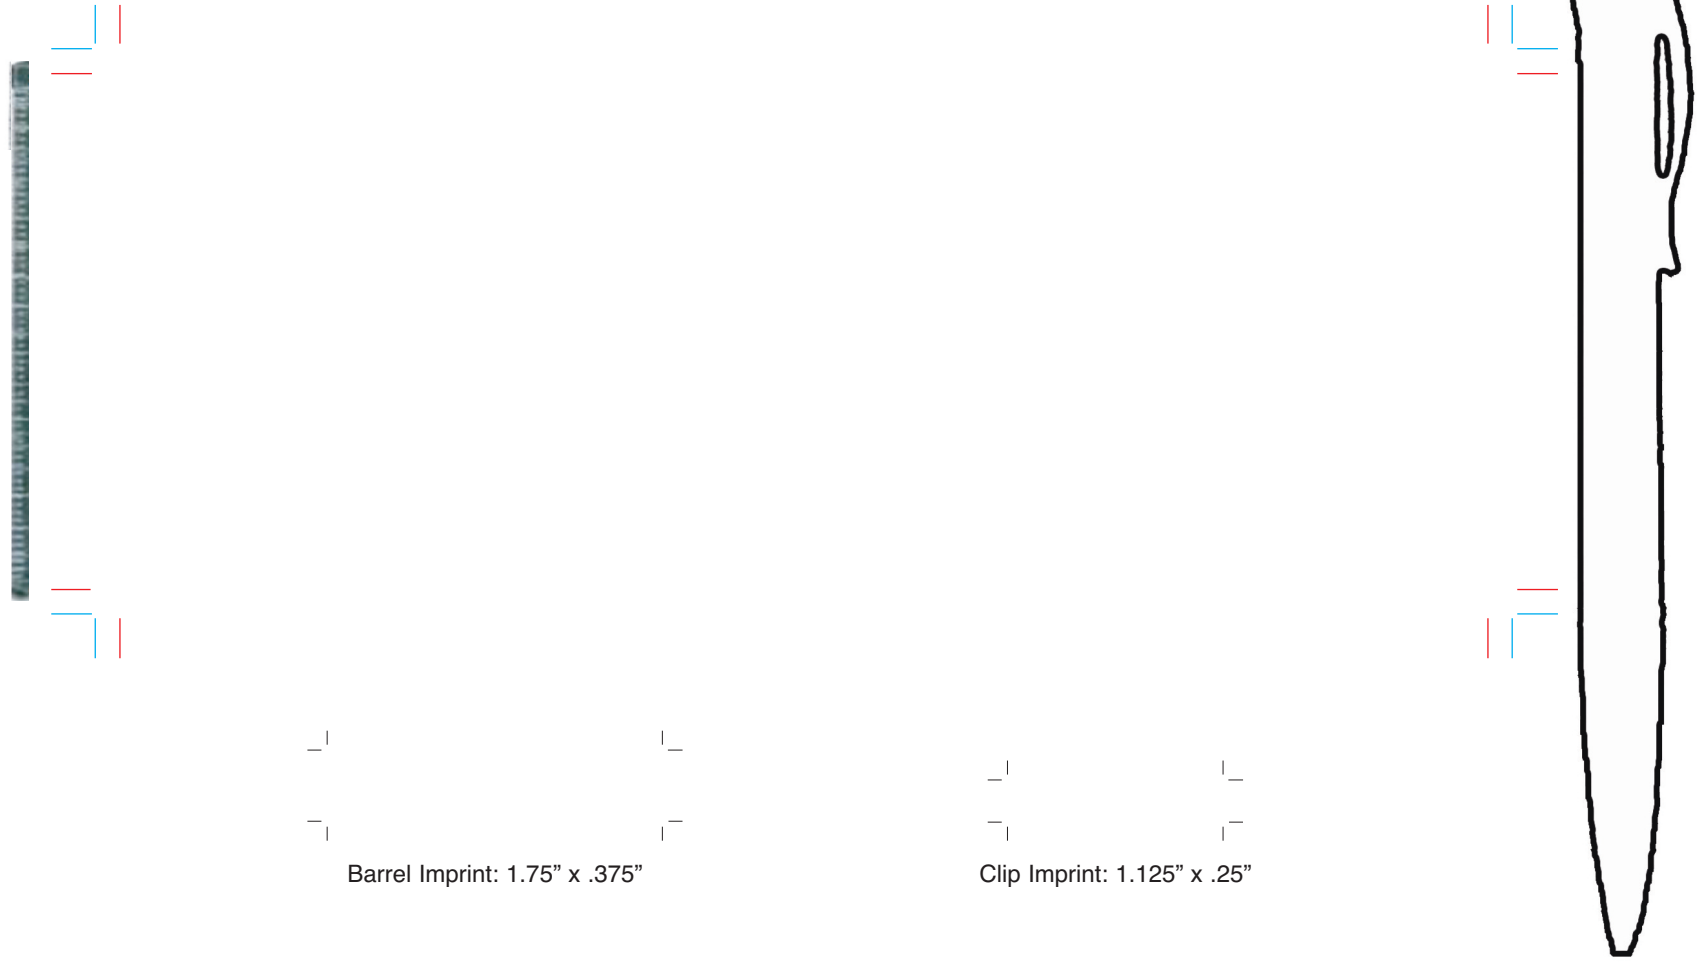

SCROLL PEN TEMPLATE – FRONT

SCROLL PEN TEMPLATE – BACK

ARTWORK FORMAT: Artwork should be in vector format with fonts outlined and saved in .eps .ai or .pdf formats.